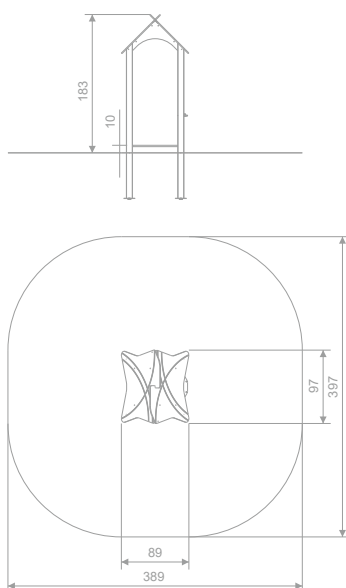

#### INFORMATION ABOUT THE PRODUCT

Dimensions	89 x 97 cm
Safety zone	389 x 397 cm
Safety zone area	13,5 m <sup>2</sup>
Overall height	183 cm
Free fall height	10 cm
Amount of users	2
Product complies with EN 1176-1:2017-12	YES
Availability of spare parts	YES
Age range	1-8
<small>According to EN 1176-1:2017-12 norm, the product requires applying a safety surface according to the product's free fall height.</small>	

SCALE 1:100

MATERIALS:

PLATES OF THE WALLS  
MADE OF 12 MM HDPE IN  
THE HIGHEST QUALITY

ANTI-SLIP HEXA 18 MM  
PLATFORM PLATE  
SERIES: SMART

SOLID CONSTRUCTION MADE  
OF BLACK STEEL, CLEANED THE  
SANDBLASTING PROCESS